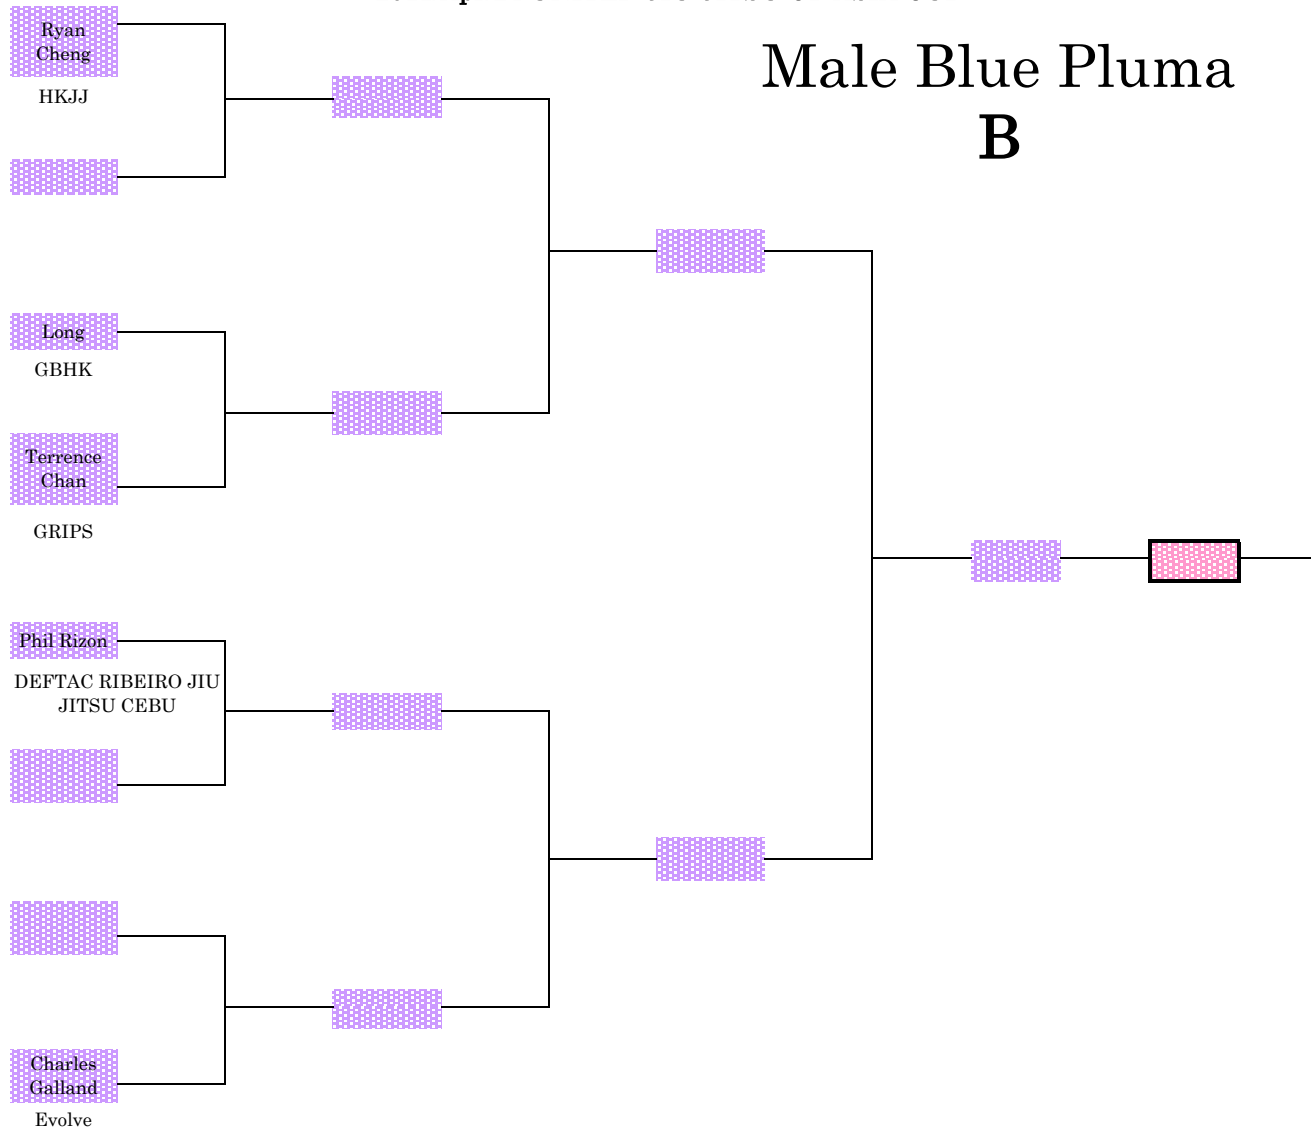

2011/Apr/24 UNITED JIU-JITSU OF ASIA CUP

Male Blue Galo

2011/Apr/24 UNITED JIU-JITSU OF ASIA CUP

Male Blue Pluma

2011/Apr/24 UNITED JIU-JITSU OF ASIA CUP

Male Blue Pluma B

2011/Apr/24 UNITED JIU-JITSU OF ASIA CUP

Male Blue Leve

2011/Apr/24 UNITED JIU-JITSU OF ASIA CUP

Male Blue Medio A

2011/Apr/24 UNITED JIU-JITSU OF ASIA CUP

Male Blue Medio B

2011/Apr/24 UNITED JIU-JITSU OF ASIA CUP

Male Blue Meio Pesado

2011/Apr/24 UNITED JIU-JITSU OF ASIA CUP

Male Blue Super-Pesado

White&Blue belt Absolute category's bracket will be announced on
the tournament day after competitors confirmation.