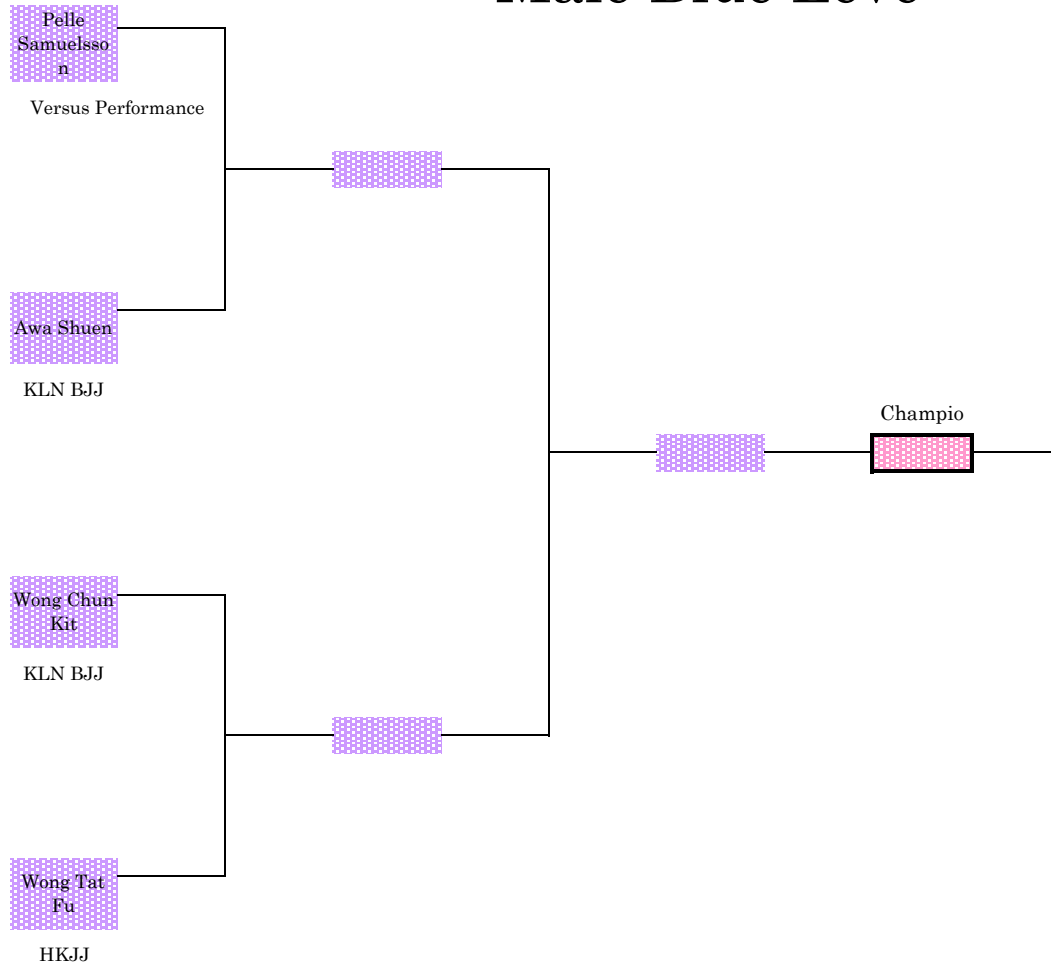

2011/Apr/24 UNITED JIU-JITSU OF ASIA CUP

Male Blue Galo

2011/Apr/24 UNITED JIU-JITSU OF ASIA CUP

Male Blue Pluma

2011/Apr/24 UNITED JIU-JITSU OF ASIA CUP

Male Blue Pluma B

2011/Apr/24 UNITED JIU-JITSU OF ASIA CUP

Male Blue Leve

2011/Apr/24 UNITED JIU-JITSU OF ASIA CUP

Male Blue Medio A

2011/Apr/24 UNITED JIU-JITSU OF ASIA CUP

Male Blue Medio B

2011/Apr/24 UNITED JIU-JITSU OF ASIA CUP

Male Blue Meio Pesado

2011/Apr/24 UNITED JIU-JITSU OF ASIA CUP

Male Blue Super-Pesado

White&Blue belt Absolute category's bracket will be announced on
the tournament day after competitors confirmation.