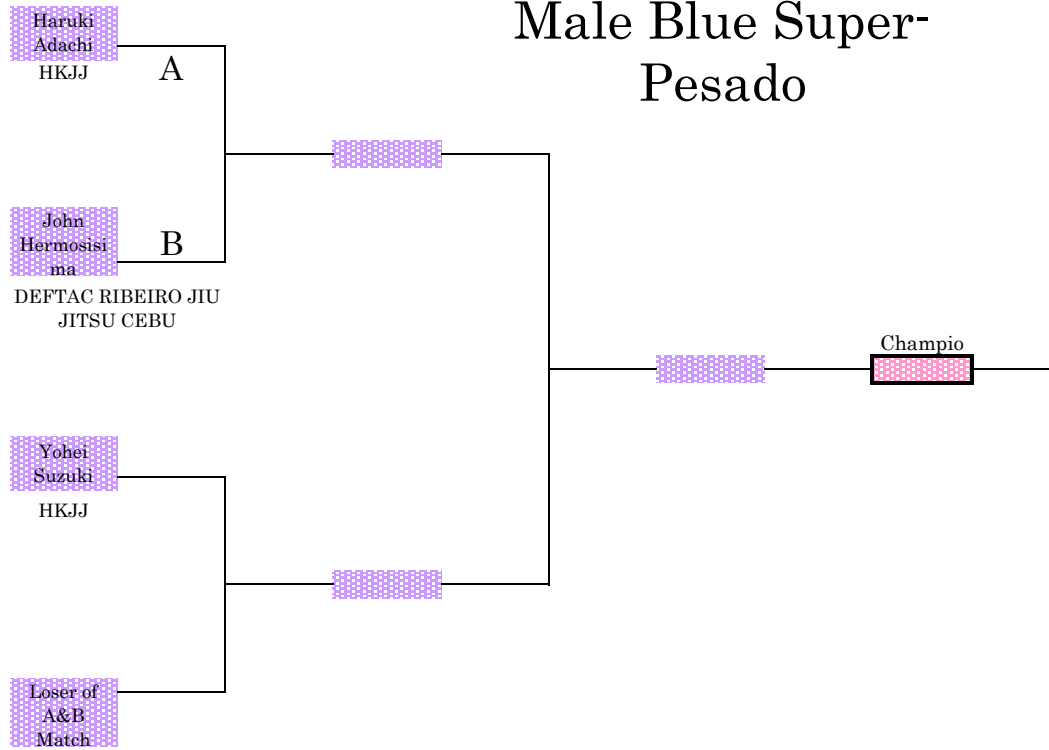

Male Blue Leve

2011/Apr/24 UNITED JIU-JITSU OF ASIA CUP

Male Blue Medio A

2011/Apr/24 UNITED JIU-JITSU OF ASIA CUP

Male Blue Medio B

2011/Apr/24 UNITED JIU-JITSU OF ASIA CUP

Male Blue Meio Pesado

2011/Apr/24 UNITED JIU-JITSU OF ASIA CUP

Male Blue Super-Pesado

White&Blue belt Absolute category's bracket will be announced on
the tournament day after competitors confirmation.