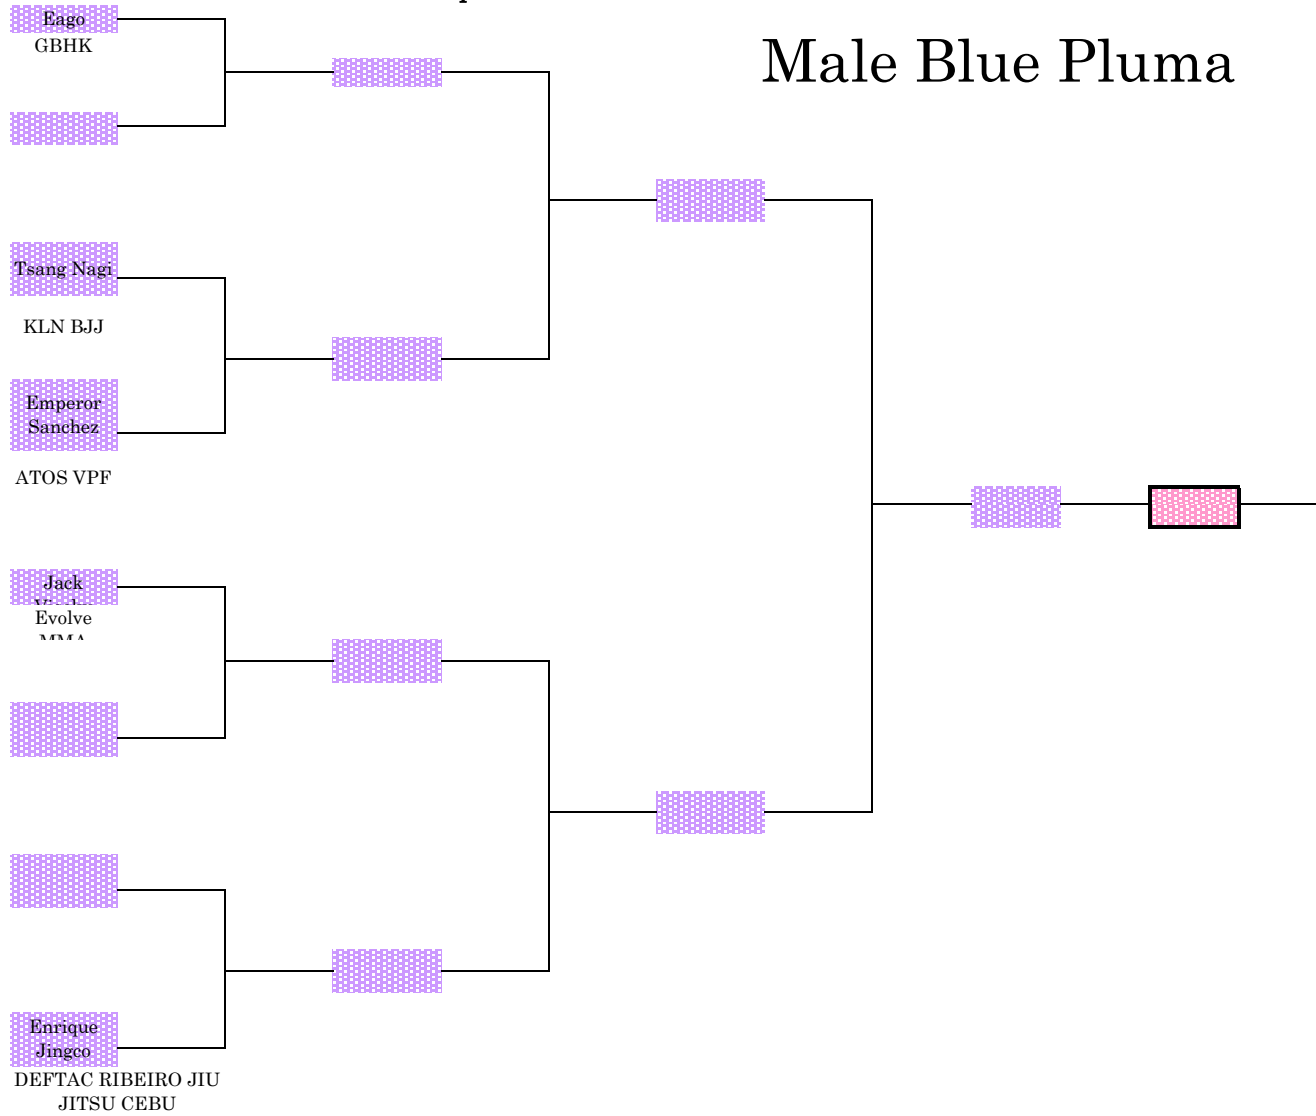

2011/Apr/24 UNITED JIU-JITSU OF ASIA CUP

Male Blue Galo

2011/Apr/24 UNITED JIU-JITSU OF ASIA CUP

Male Blue Pluma

2011/Apr/24 UNITED JIU-JITSU OF ASIA CUP

Male Blue Pluma B

2011/Apr/24 UNITED JIU-JITSU OF ASIA CUP

Male Blue Leve

2011/Apr/24 UNITED JIU-JITSU OF ASIA CUP

Male Blue Medio A

2011/Apr/24 UNITED JIU-JITSU OF ASIA CUP

Male Blue Medio B

2011/Apr/24 UNITED JIU-JITSU OF ASIA CUP

Male Blue Meio Pesado

2011/Apr/24 UNITED JIU-JITSU OF ASIA CUP

Male Blue Super-Pesado

White&Blue belt Absolute category's bracket will be announced on
the tournament day after competitors confirmation.